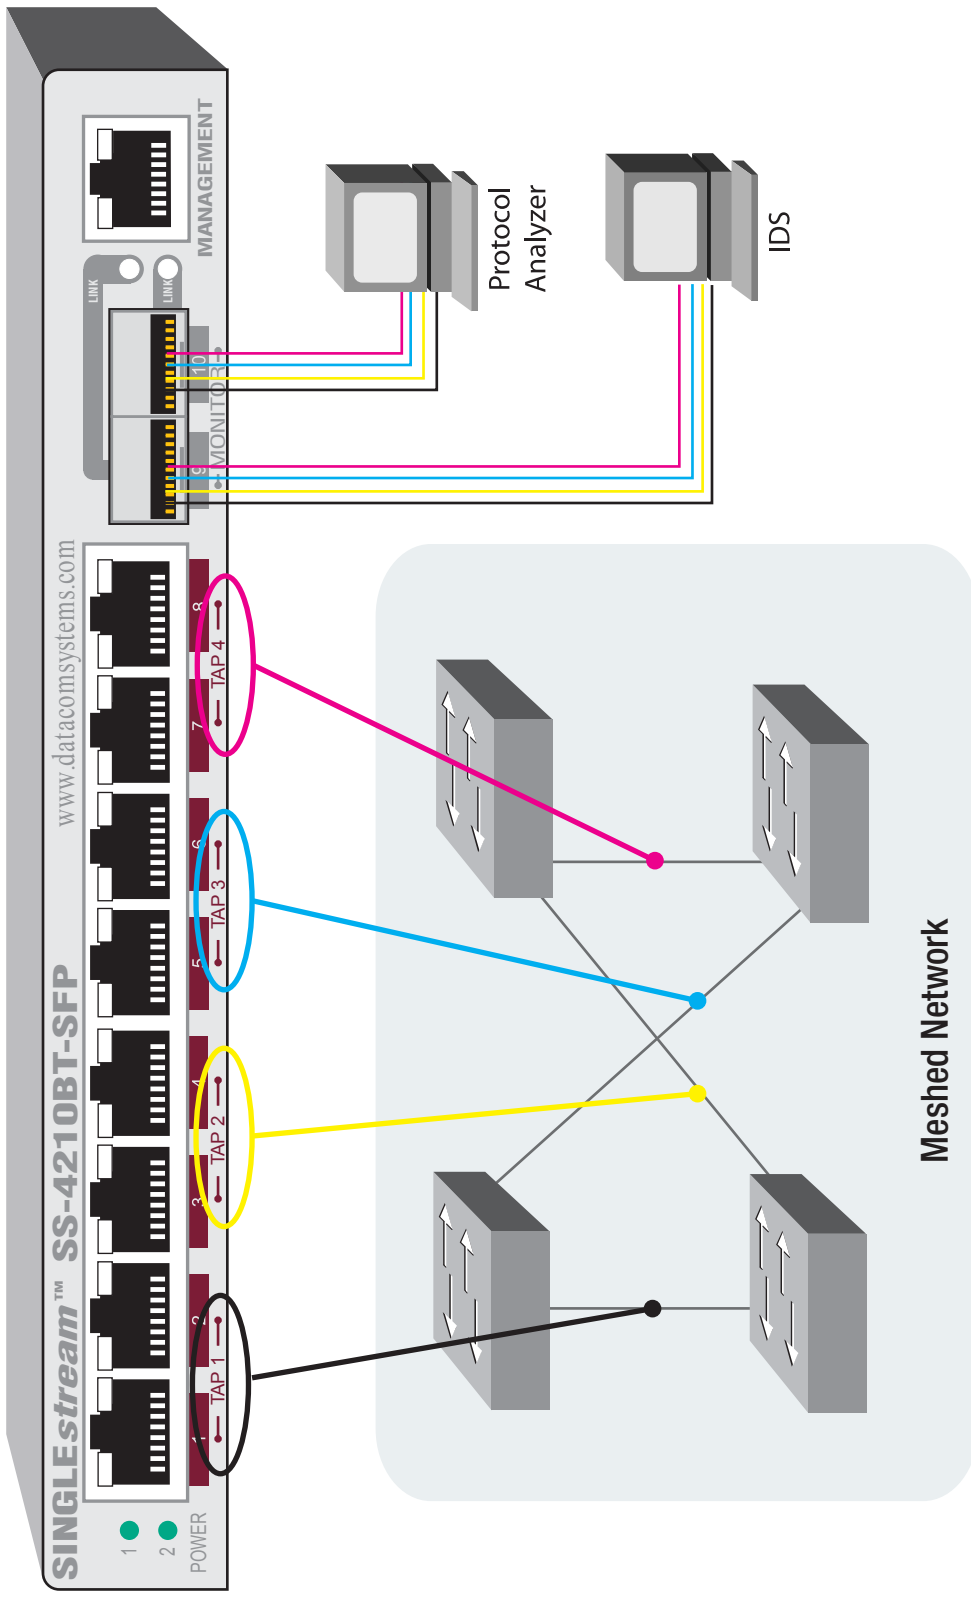

SINGLEstream™ Quad Link Aggregation Tap

SS-4210 Models

Contact NextGig Systems 805-277-2400 NextGigSystems.com