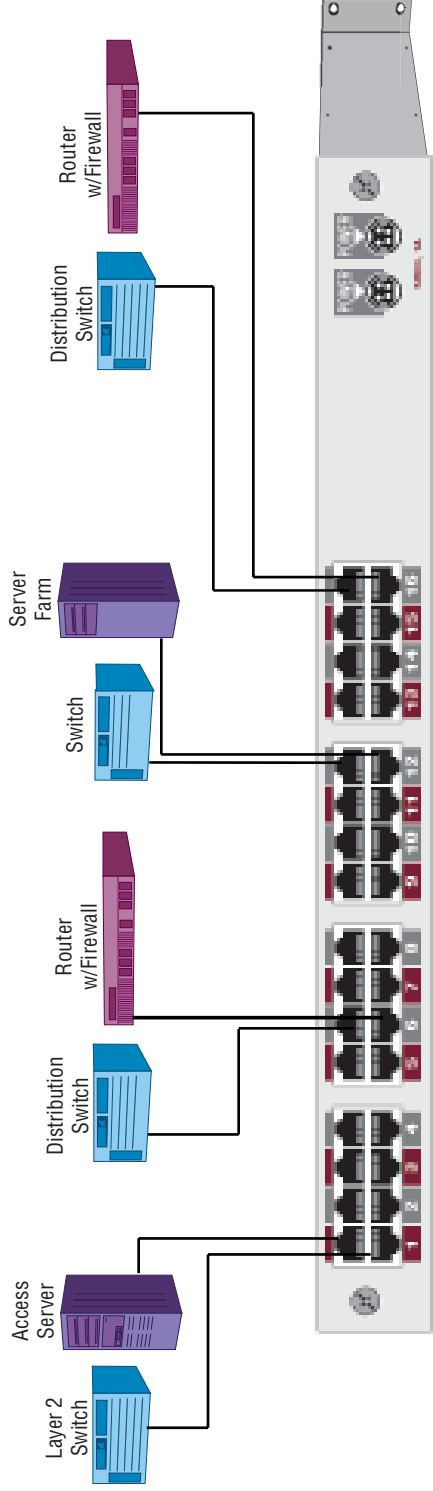

VERSAtap™ 16-Port 10/100 Tap Application

Contact NextGig Systems 805-277-2400 NextGigSystems.com