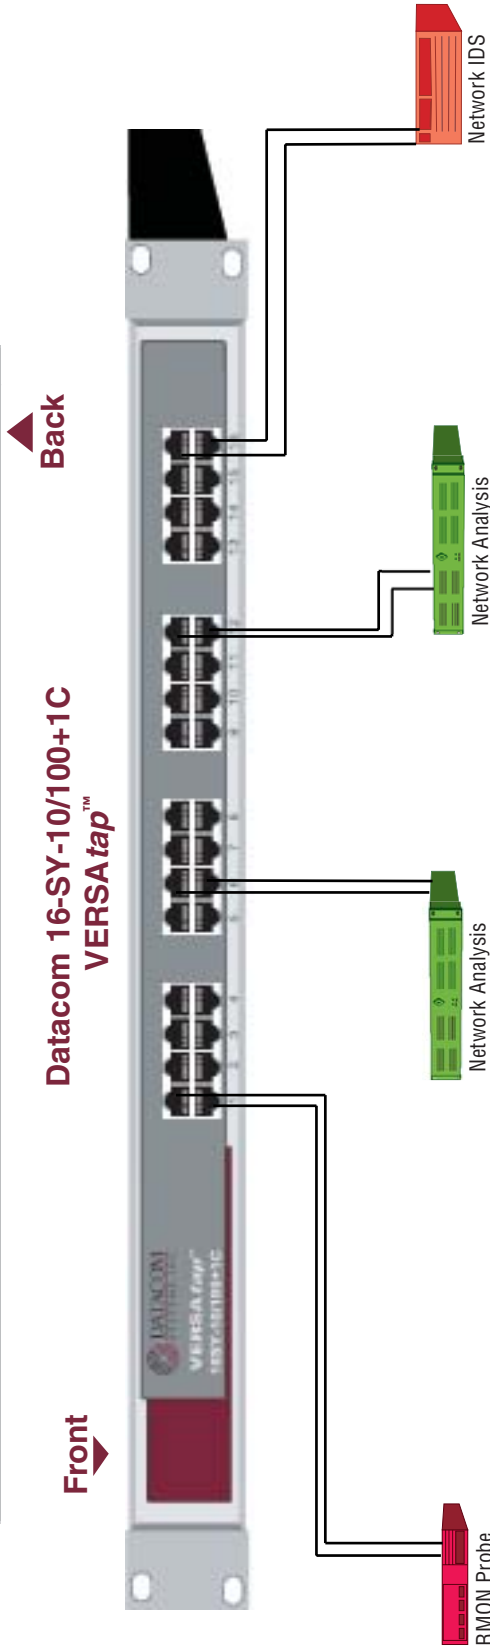

VERSAtap™ 16-Port 10/100 Tap Application

Contact NextGig Systems 805-277-2400 NextGigSystems.com