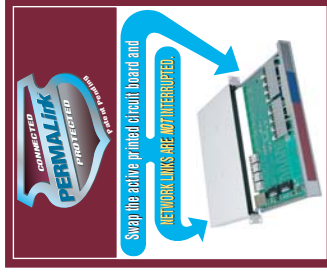

VERSAtap™ 16-Port 10/100 Tap Application

Contact NextGig Systems 805-277-2400 NextGigSystems.com