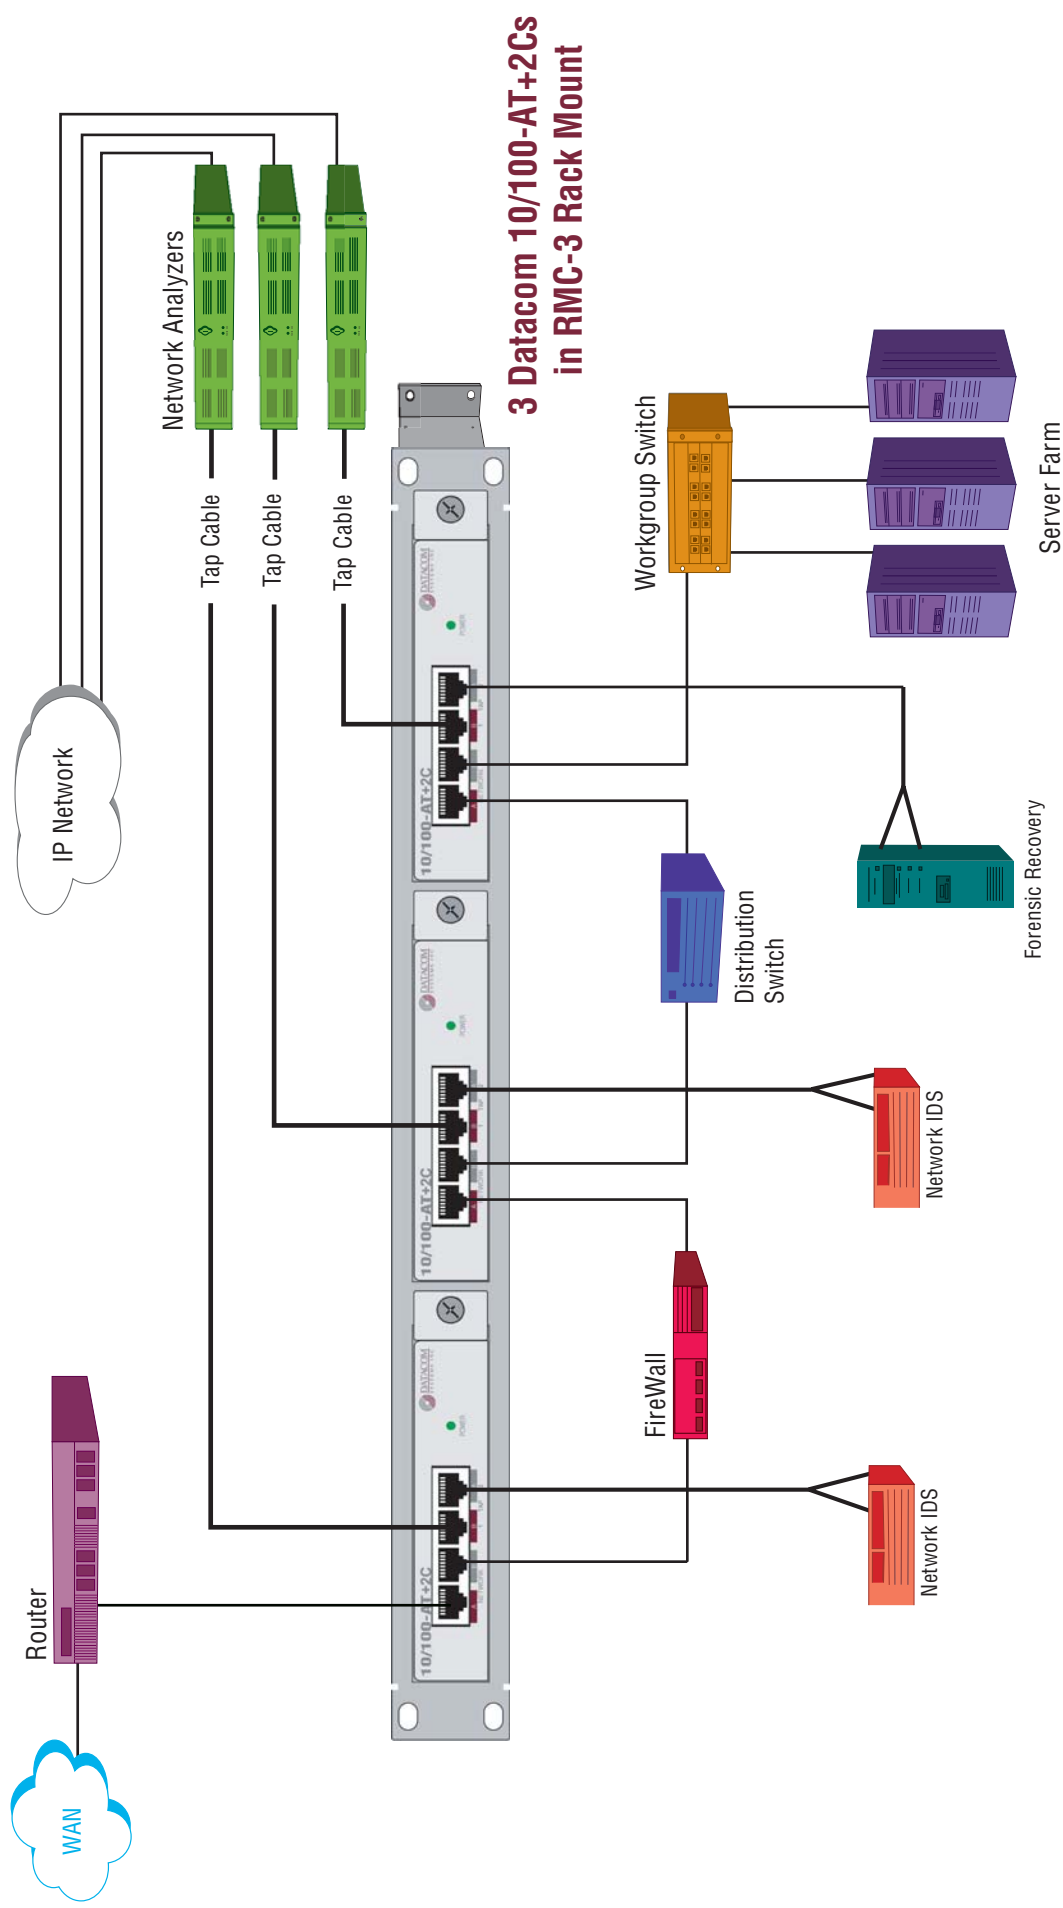

10/100-AT+2C Full Duplex Tap Application

Contact NextGig Systems 805-277-2400 NextGigSystems.com